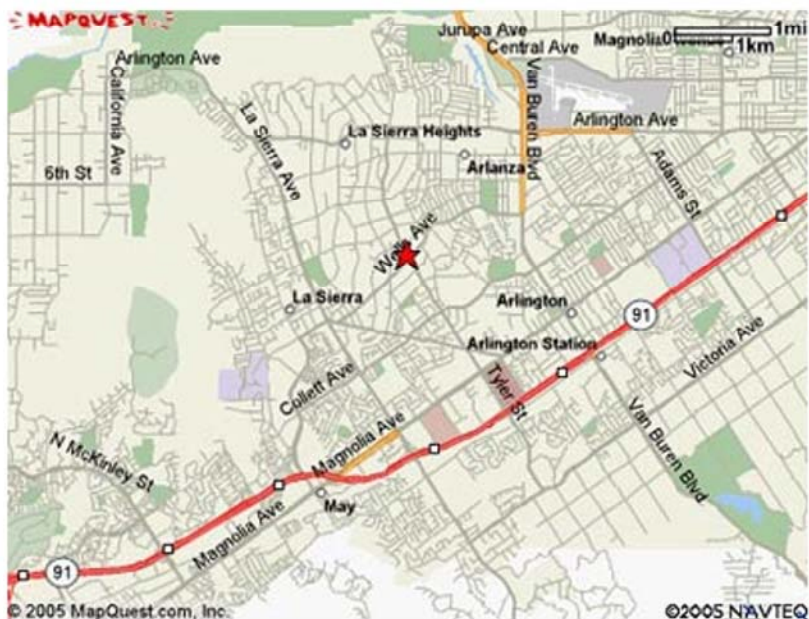

Riverside Mandarin / Tyler Baptist Church

4889 Tyler Street Riverside, CA 92503

From the 91 Freeway, exit at the Galleria at Tyler onto Tyler Street. Continue north, down Tyler Street, pass the shopping center, passing both Magnolia Avenue and California Avenue. The church is located at the intersection of Wells Avenue and Tyler Street. If traveling away from the Galleria, it will be on your right side.